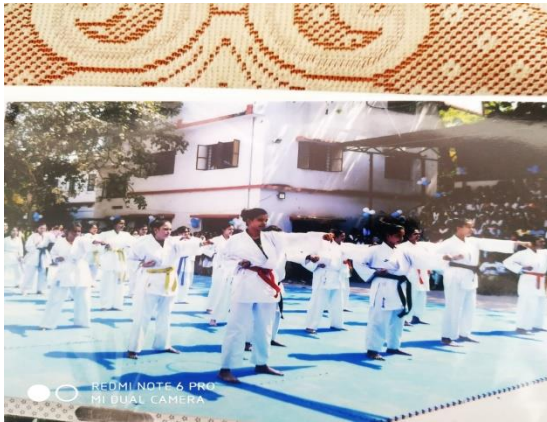

7.1.1- Measures initiated by the Institution for the promotion of gender equity during the year.

Patna, Bihar, India
81, Bailey Rd, Mall Tola, Rajbansi Nagar, Patna, Bihar 800023, India
Lat. 25.604254°
Long. 85.91917°
08/03/22 03:34 PM