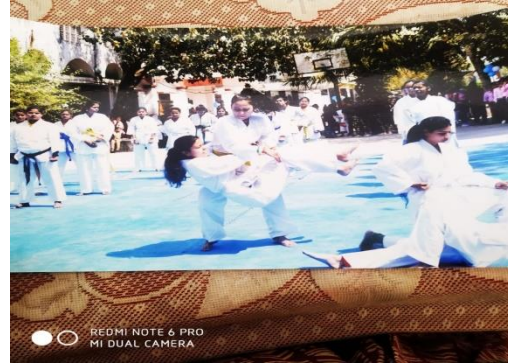

7.1.1- Measures initiated by the Institution for the promotion of gender equity during the year.

Patna, Bihar, India
81, Bailey Rd, Mall Tola, Rajbansi Nagar, Patna, Bihar 800023, India
Lat. 25.604254°
Long. 85.91917°
08/03/22 03:34 PM