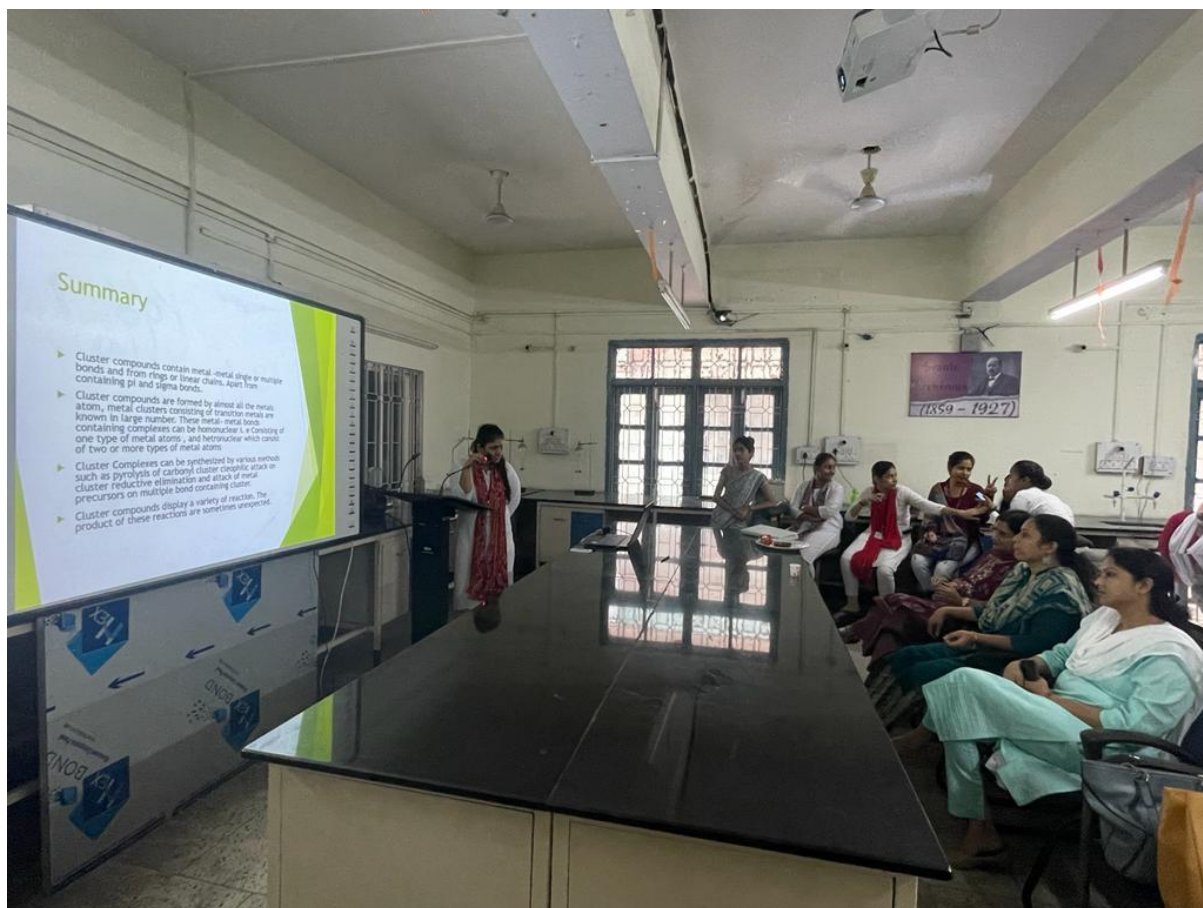

J. D. Women's College, Patna

ICT- Enabled Facilities

LMS E- Pustakalaya
Manage Your College ERP Account
Harmonious Infotech provides the products for various academic purposes in schools and colleges across the globe.